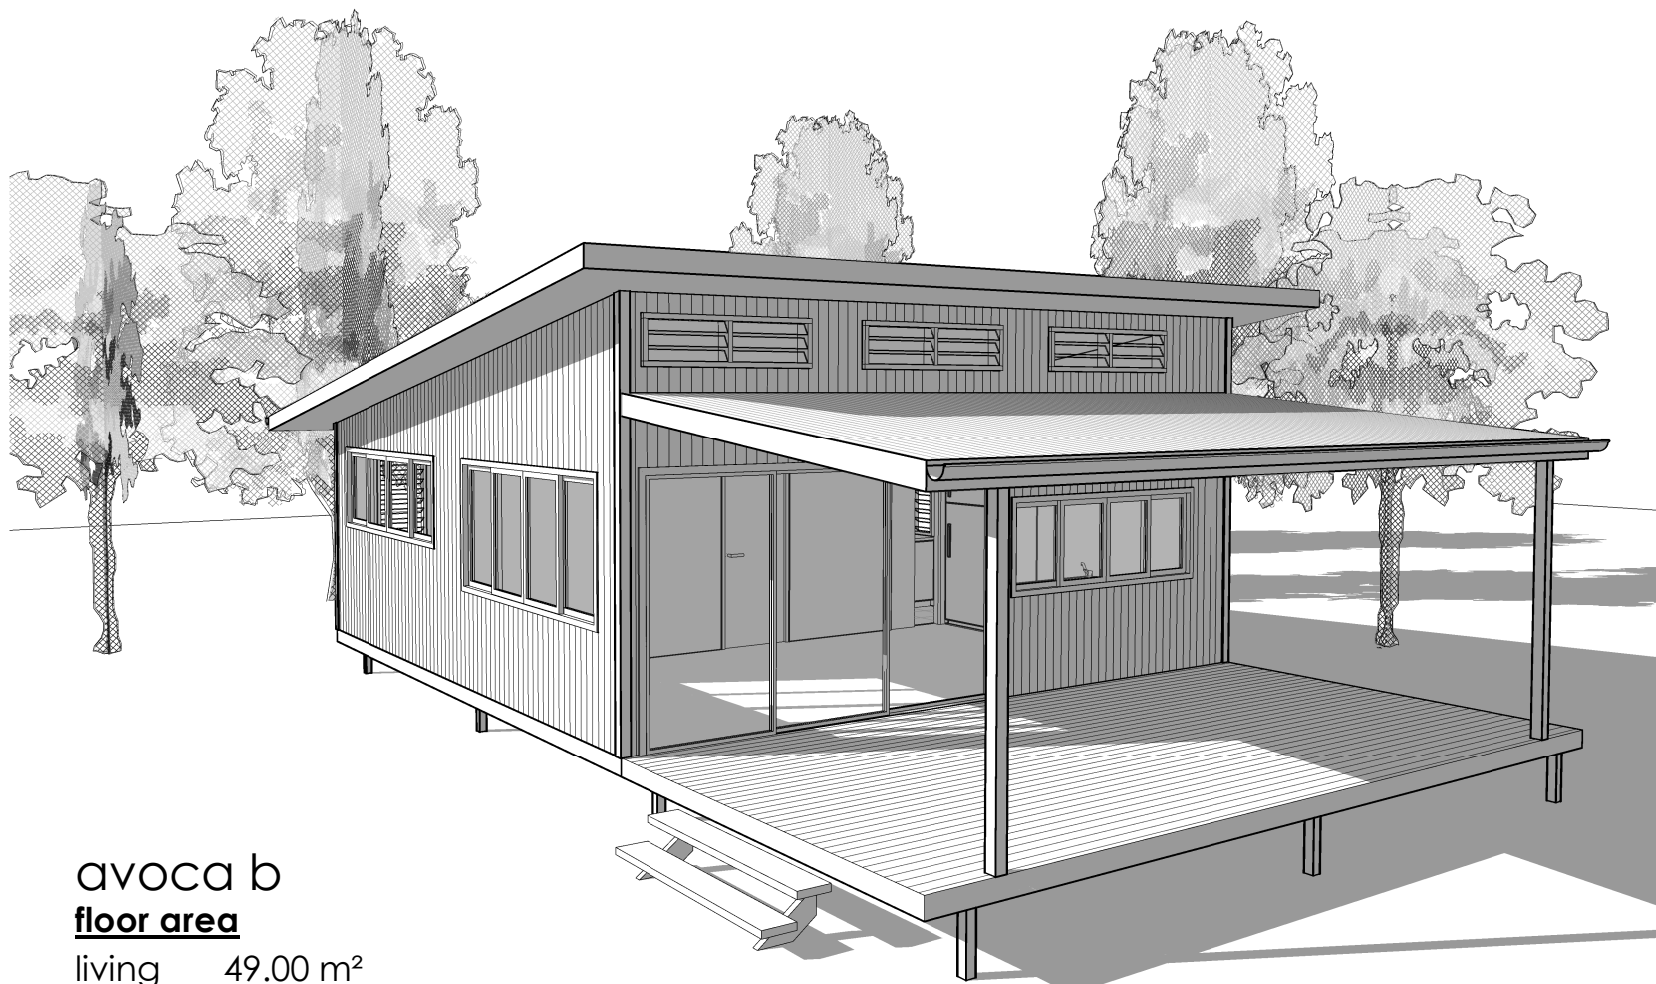

avoca b

floor area

living 49.00 m²

decks 24.50 m²

smart homes

This plan is protected under intellectual property copyright law & may not be changed, altered or built without written licence by Seacove Steel.
Patent pending 20082025083