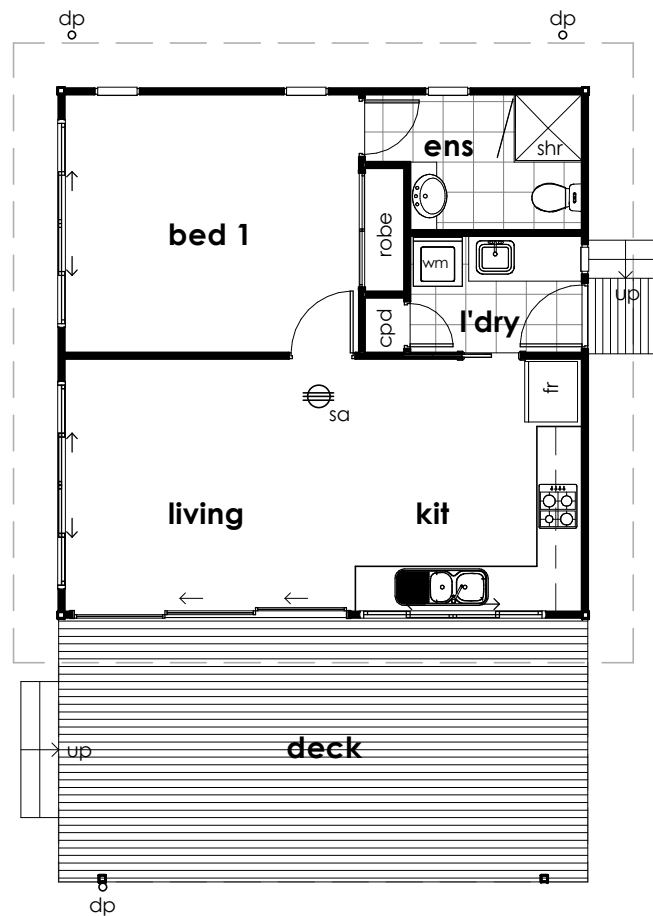

avoca b

floor area

living 49.00 m²

decks 24.50 m²

smart homes

This plan is protected under intellectual property copyright law & may not be changed, altered or built without written licence by Seacove Steel.
Patent pending 20082025083