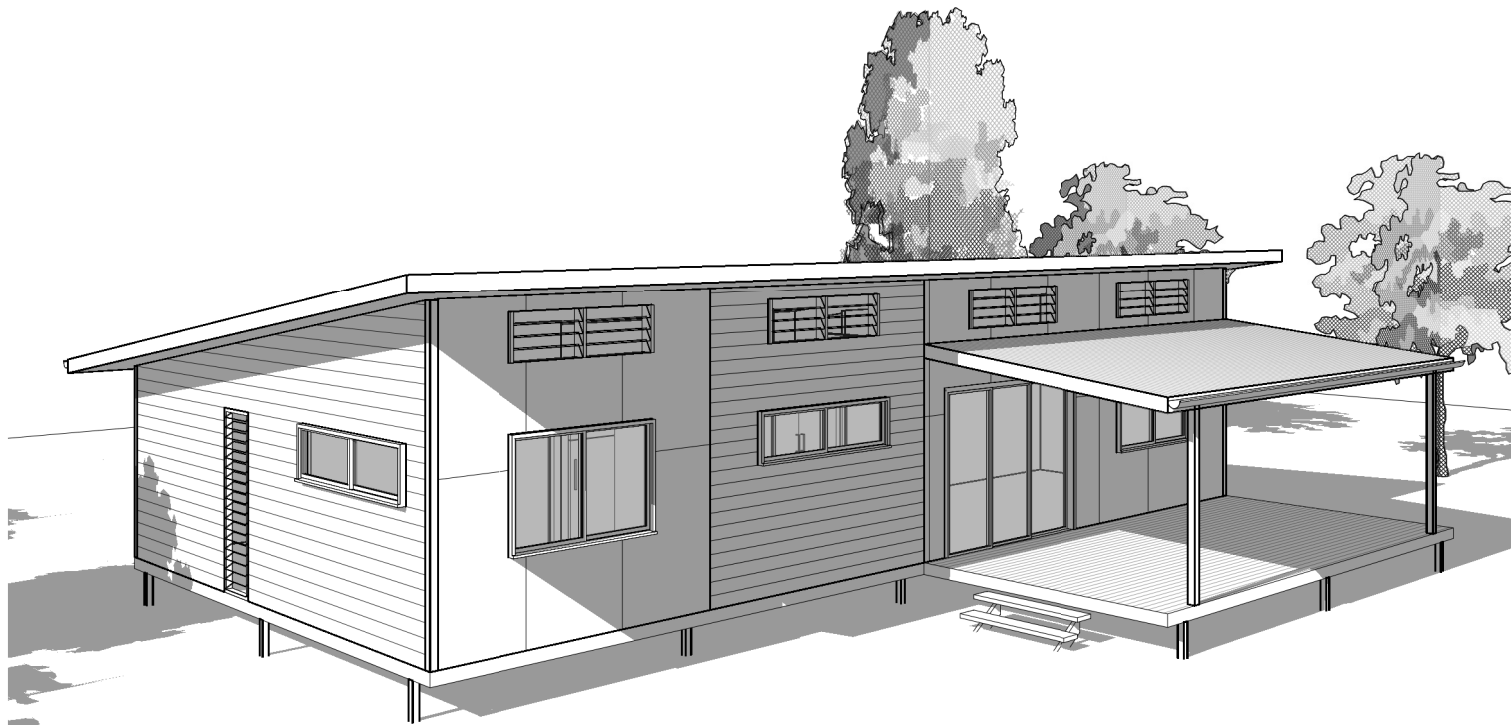

kiama c

floor area

living 98.00 m²

decks 27.56 m²

smart homes

This plan is protected under intellectual property copyright law & may not be changed, altered or built without written licence by Seacove Steel.
Patent pending 20082025083

smart homes

This plan is protected under intellectual property copyright law & may not be changed, altered or built without written licence by Seacove Steel.
Patent pending 20082025083