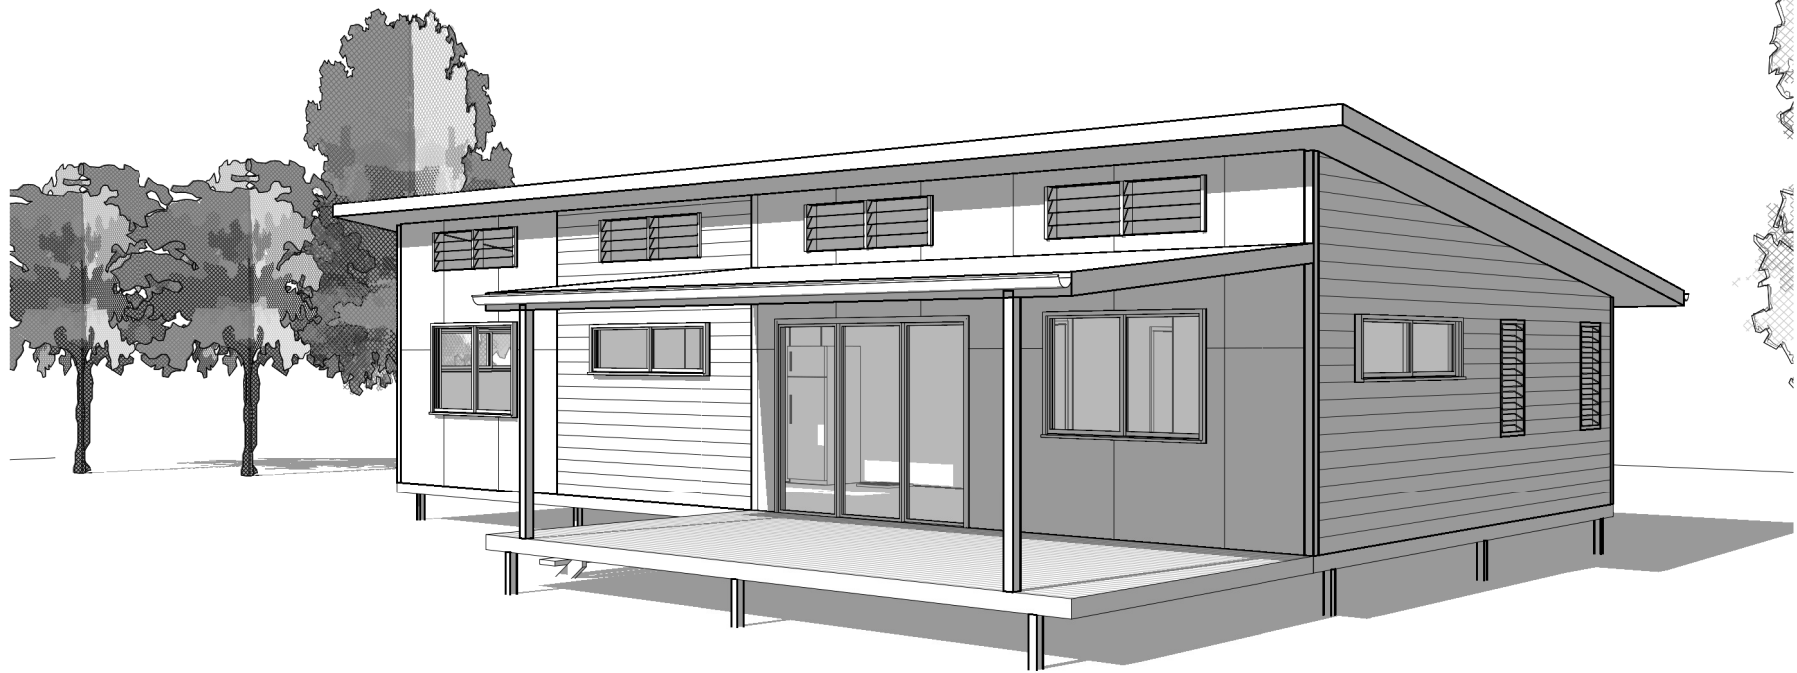

kiama c

floor area

living 98.00 m²

decks 27.56 m²

smart homes

This plan is protected under intellectual property copyright law & may not be changed, altered or built without written licence by Seacove Steel.
Patent pending 20082025083

smart homes

This plan is protected under intellectual property copyright law & may not be changed, altered or built without written licence by Seacove Steel.
Patent pending 20082025083