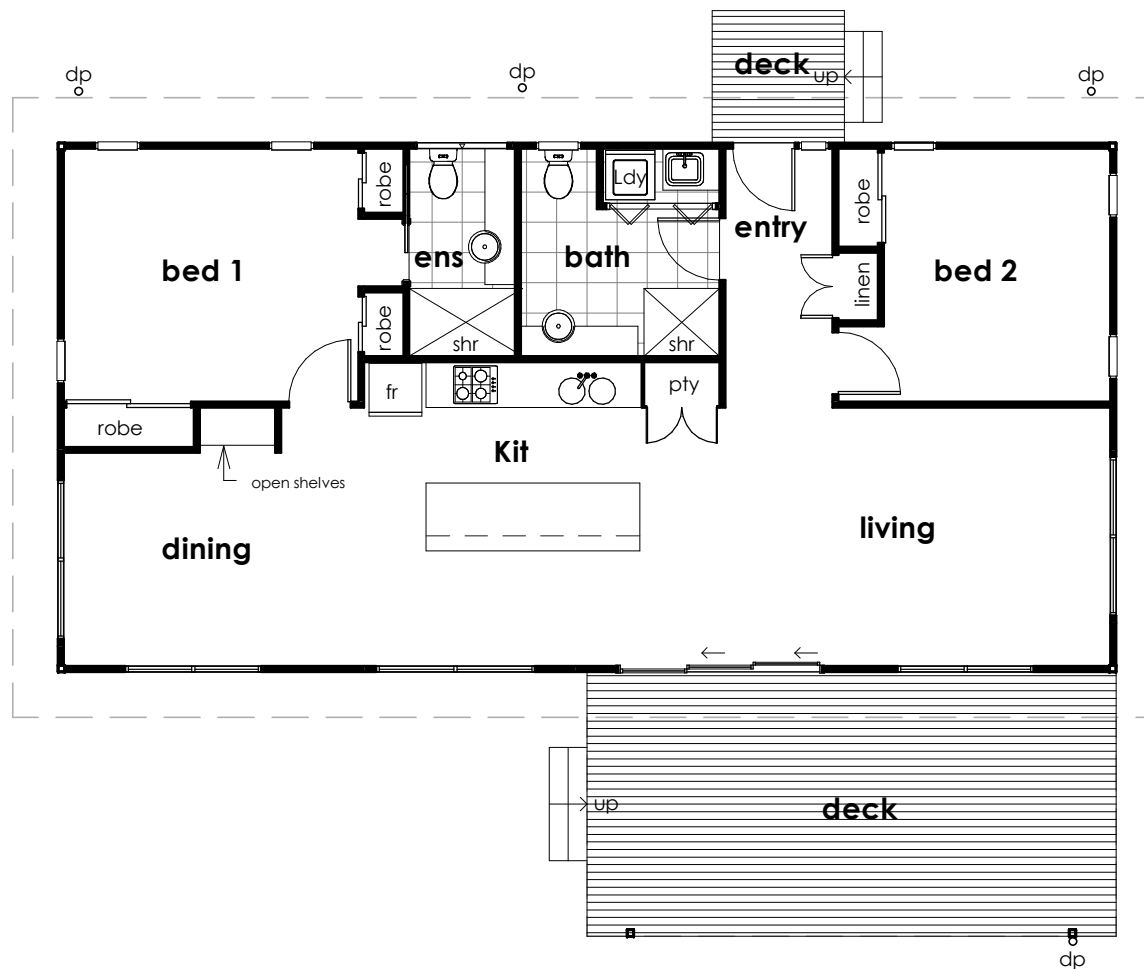

kiama c

floor area

living 98.00 m²

decks 27.56 m²

smart homes

This plan is protected under intellectual property copyright law & may not be changed, altered or built without written licence by Seacove Steel.
Patent pending 20082025083