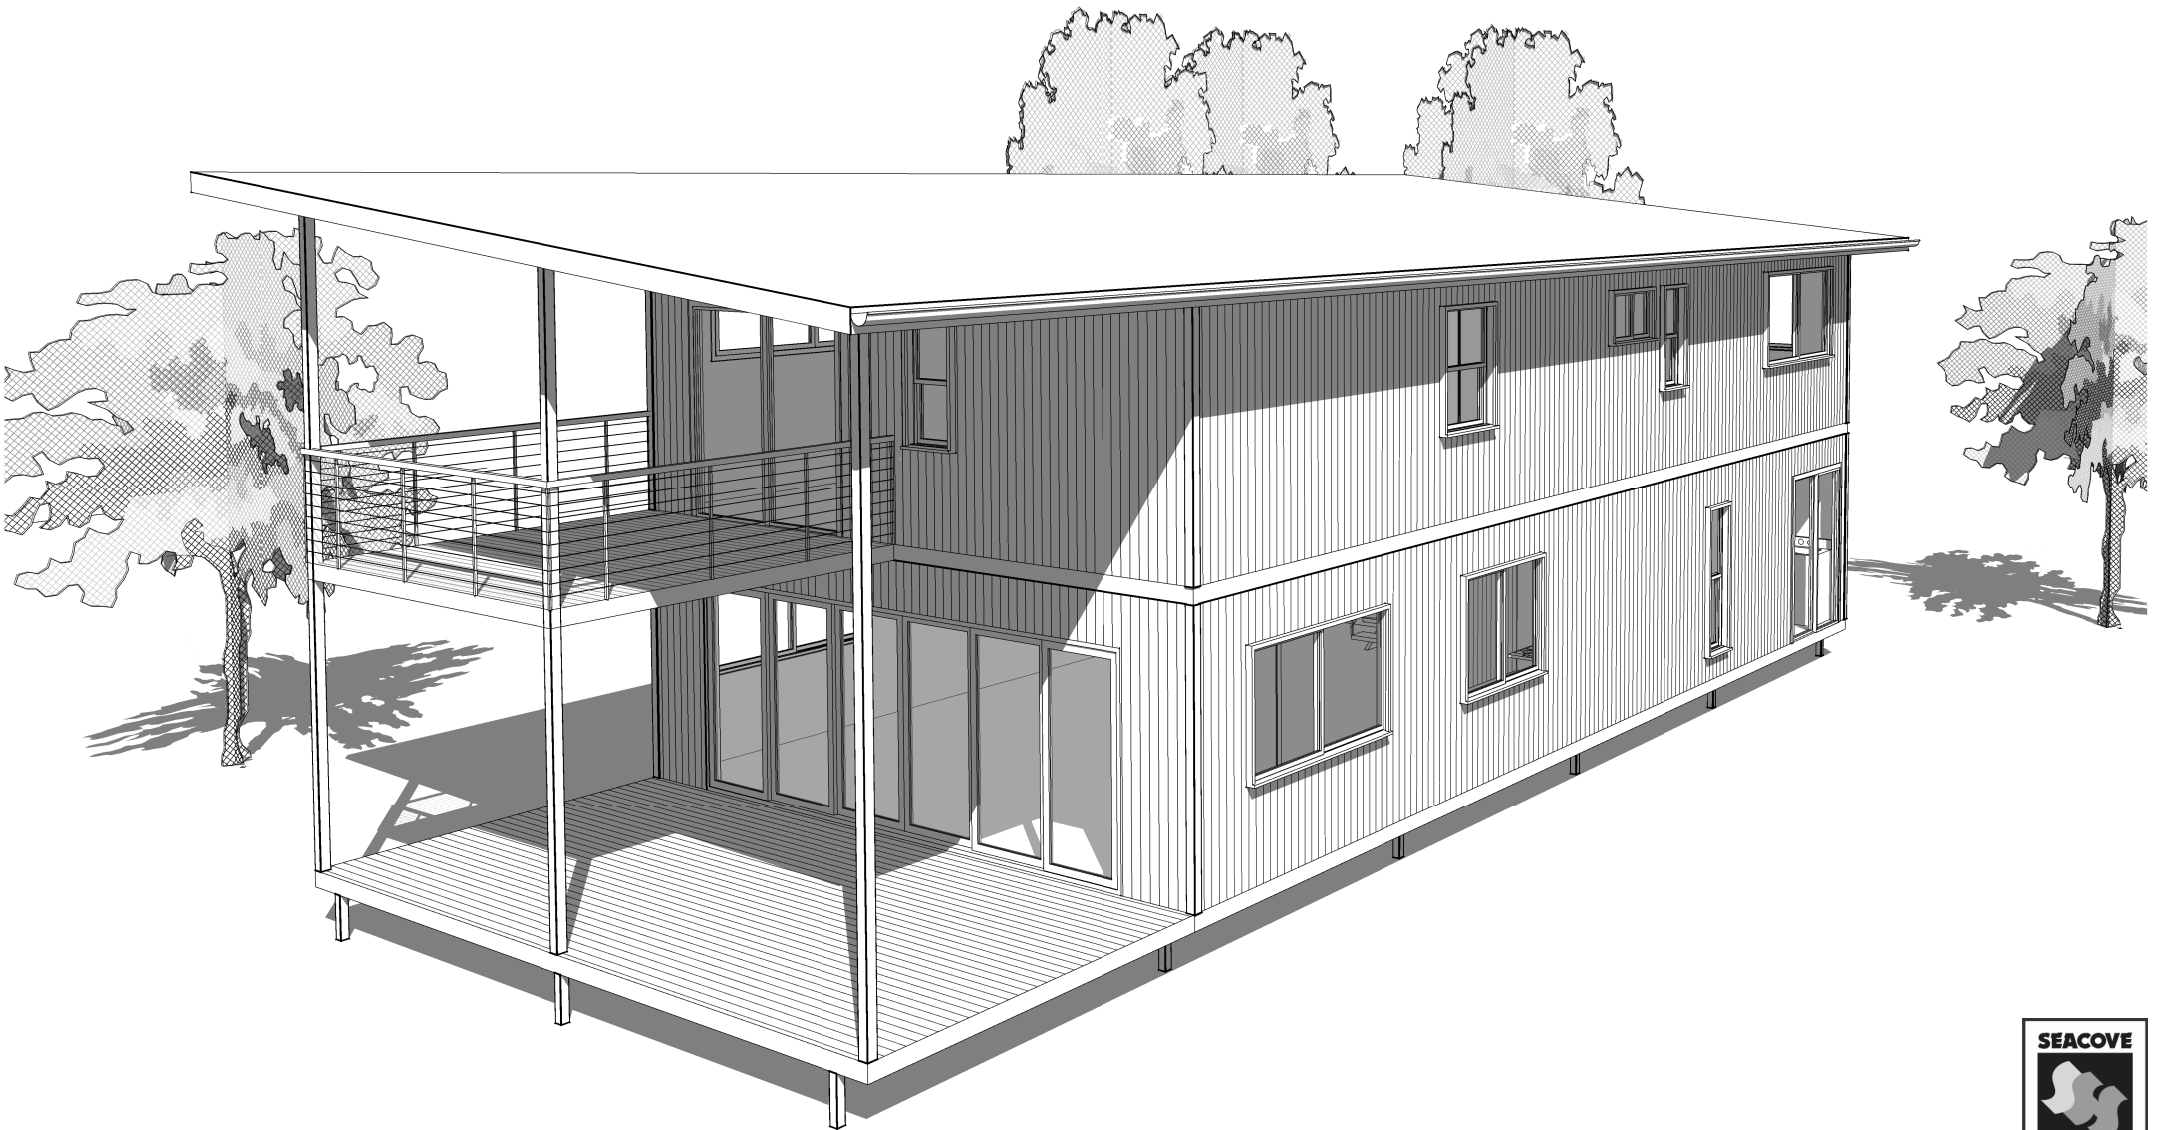

Floor Plan Level 2

1 : 100

Floor Plan Level 1

1 : 100

likoni

floor area

living	196.00 m ²
decks	39.81 m ²
total	235.81 m ²

smart homes

This plan is protected under intellectual property copyright law & may not be changed, altered or built without written licence by Seacove Steel. Patent pending 20082025083

likoni

floor area

living	196.00 m ²
decks	39.81 m ²
total	235.81 m ²