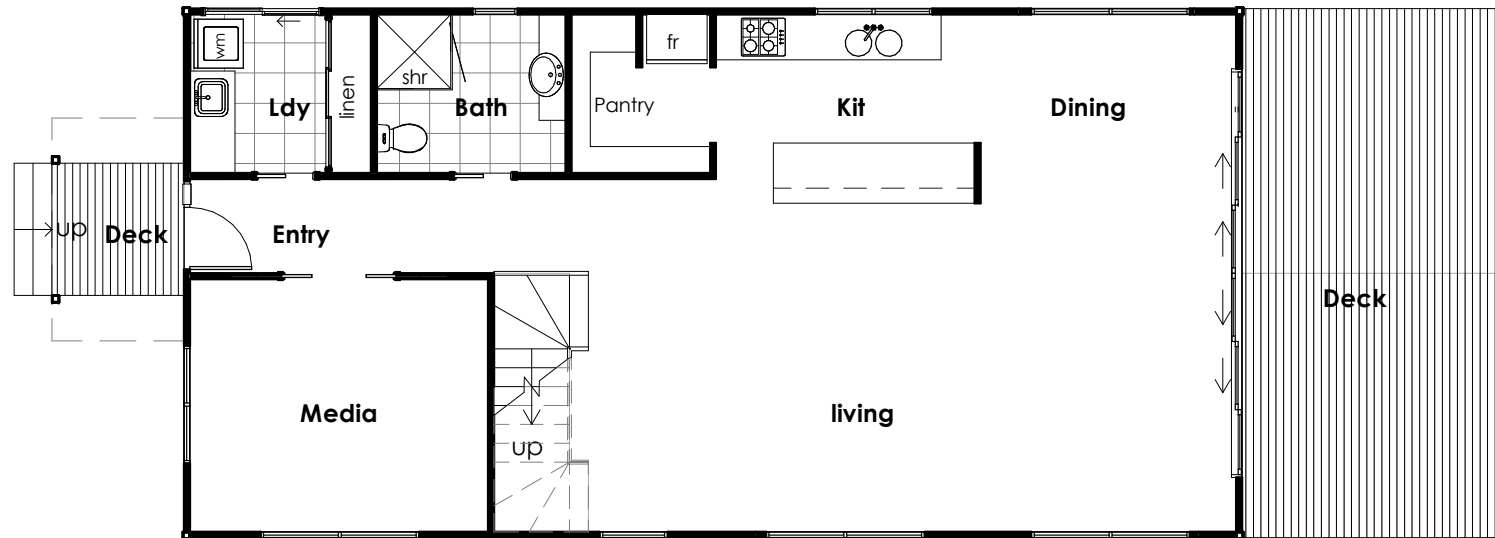

Floor Plan Level 2

1 : 100

Floor Plan Level 1

1 : 100

likoni

floor area

living	196.00 m ²
decks	39.81 m ²
total	235.81 m ²

smart homes

This plan is protected under intellectual property copyright law & may not be changed, altered or built without written licence by Seacove Steel. Patent pending 20082025083

likoni

floor area

living	196.00 m ²
decks	39.81 m ²
total	235.81 m ²