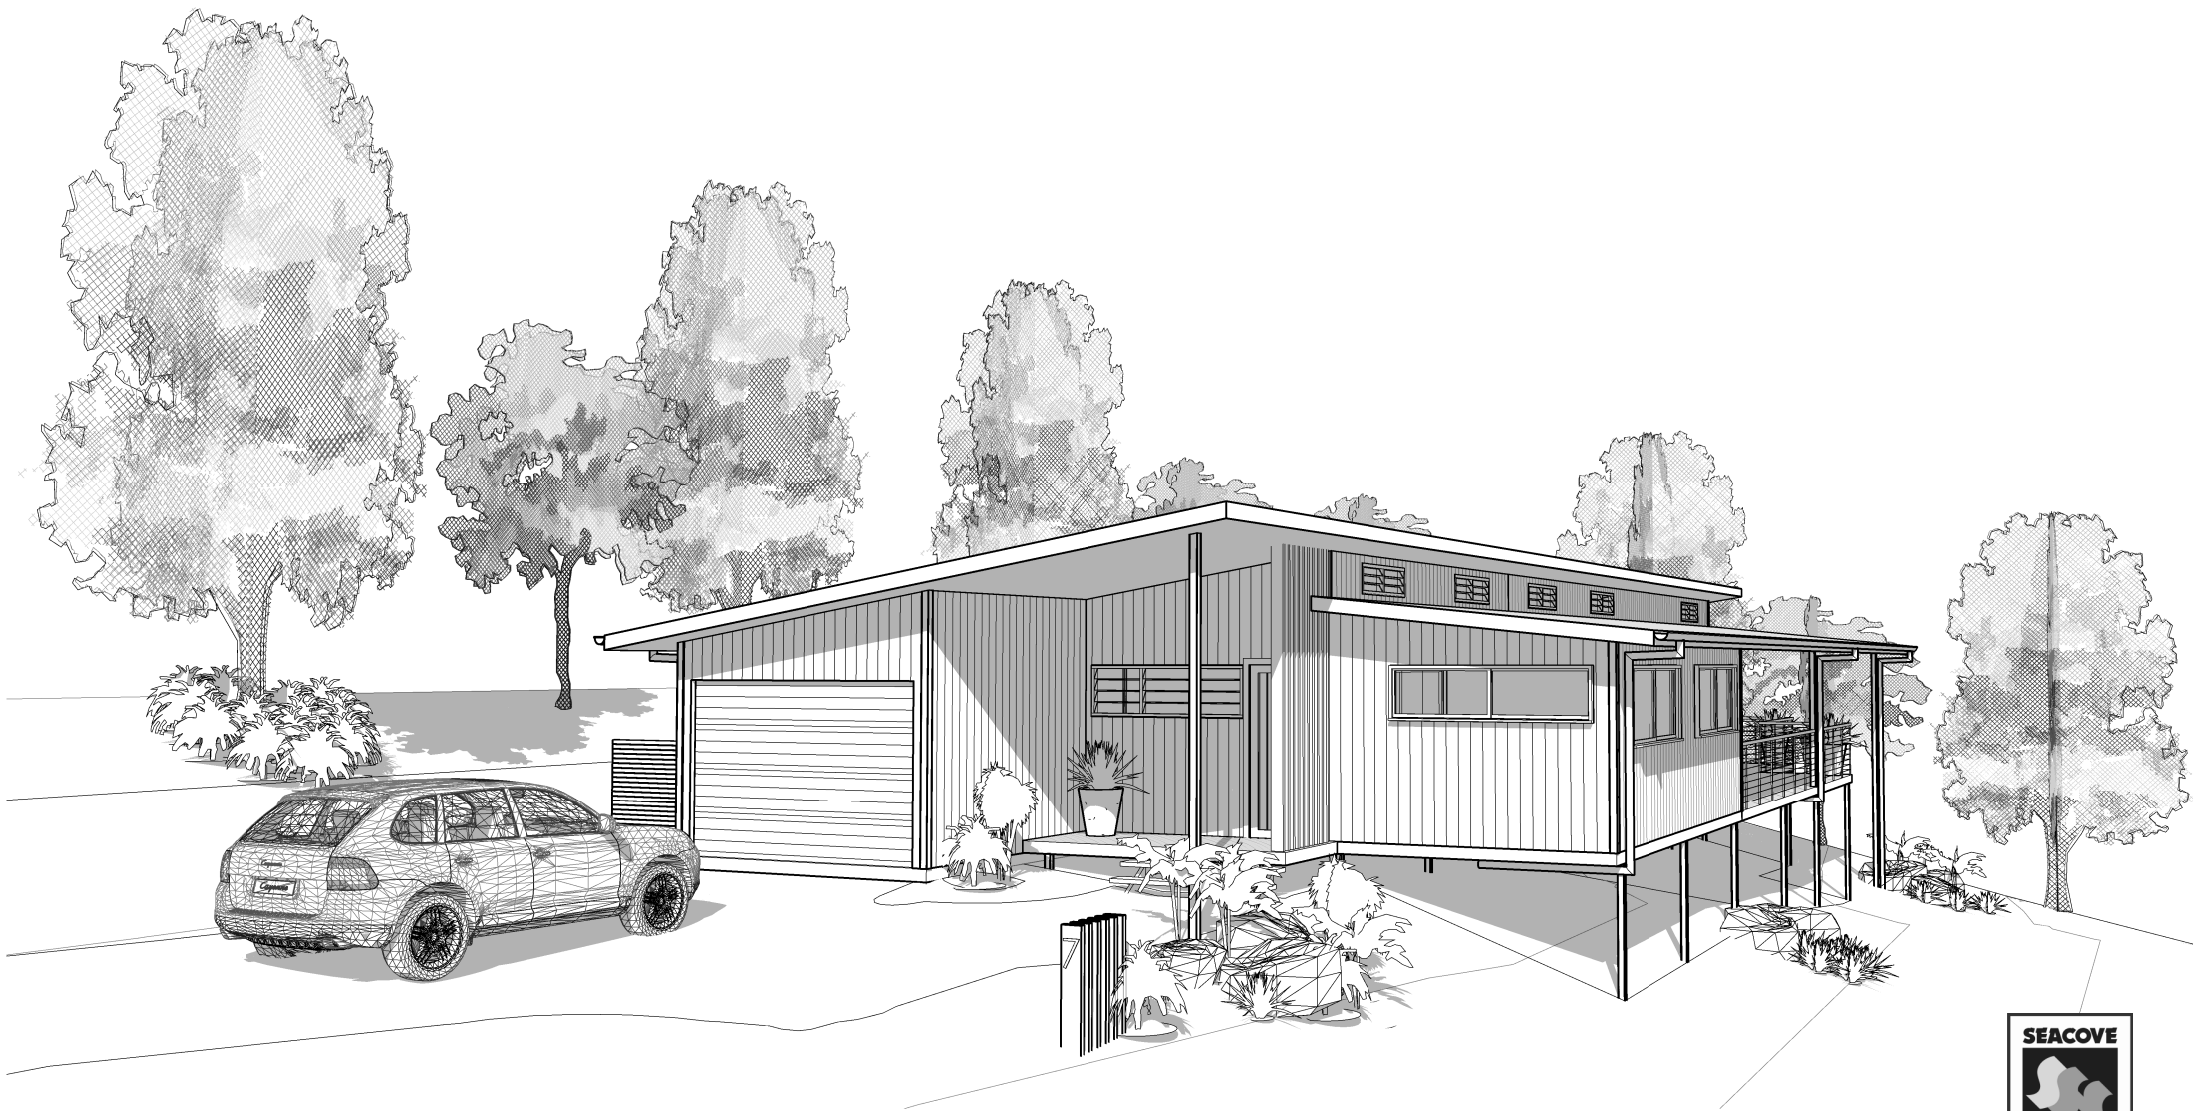

lot 41
floor area

living	171.76 m ²
decks	48.13 m ²
total	219.89 m ²

smart homes

This plan is protected under intellectual property copyright law & may not be changed, altered or built without written licence by Seacove Steel.
 Patent pending 20082025083