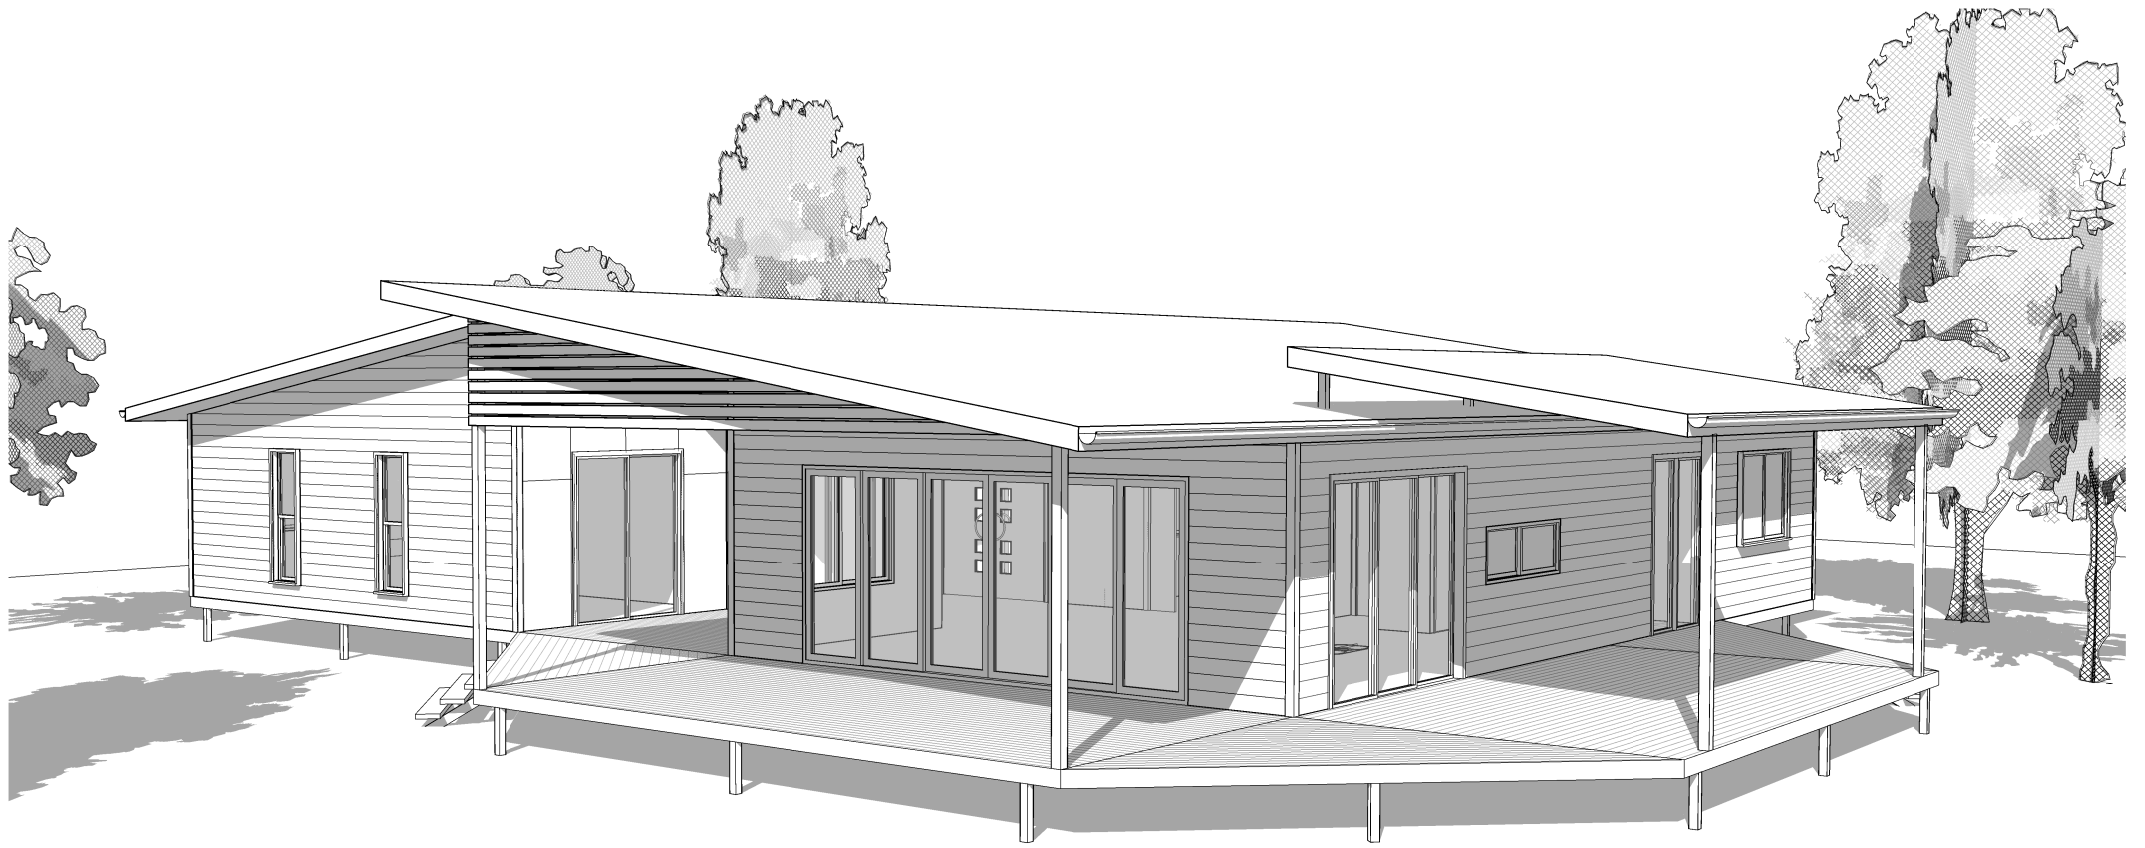

sarina
floor area

living	201.25 m ²
decks	86.68 m ²
total	287.93 m ²

smart homes

This plan is protected under intellectual property copyright law & may not be changed, altered or built without written licence by Seacove Steel.
Patent pending 20082025083